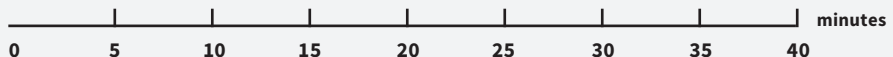

Product Benchmark Scene:
Product Lighting Preset

Entertainment Benchmark Scene:
Basic Lighting Preset

Interior Benchmark Scene:
Interior Lighting Preset

	AMD Ryzen Threadripper 2990WX 32 cores/64 threads @ 3.0 GHz	56 FPS 6min 28sec	98 FPS 2min 13sec	13 FPS 27min 2sec
	AMD Ryzen Threadripper 2950WX 16 cores/32 threads @ 3.5 GHz	29.2 FPS 11min 26sec	84.6 FPS 3min 55sec	8.7 FPS 43min 52sec
	AMD Ryzen Threadripper 1950X 16 cores/32 threads @ 3.4 GHz	27.3 FPS 12min 10sec	79.6 FPS 4min 10sec	8.2 FPS 46min 37sec
	Dual Intel Xeon Gold 6154 36 cores/72 threads @ 3.0 GHz	69 FPS 5min 32sec	158 FPS 2min 0sec	17.7 FPS 20min 46sec
	Intel i9 7920X 12 cores/24 threads @ 2.9 GHz	21 FPS 15min 36sec	66 FPS 5min 28sec	7 FPS 56min 0sec
	Intel i9 9900X 8 cores/16 threads @ 3.6 GHz	19.8 FPS 20min 37sec	55.2 FPS 7min 0sec	5.3 FPS 1h 13min 49sec
	Intel i7 8850X 6 cores/12 threads @ 2.6 GHz	8.9 FPS 38min 7sec	29.8 FPS 16min 21sec	2.4 FPS 2h 9min 49sec

AMD Ryzen Threadripper 2990WX

AMD Ryzen Threadripper 2950WX

AMD Ryzen Threadripper 1950X

Dual Intel Xeon Gold 6154

Intel i9 7920X

Intel i9 9900X

Intel i7 8850X

Product Scene